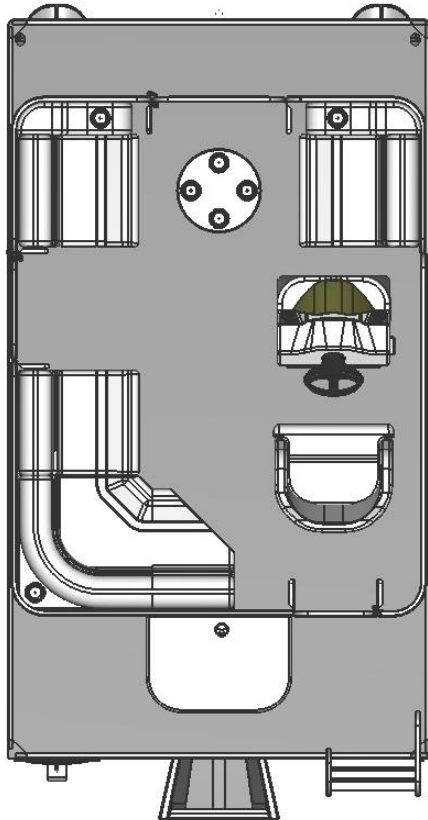

2017 Specifications

Pontoon Length.....	13'11"
Deck Size.....	7'6" x 13'2"
Overall Length.....	14'10"
Length Inside Rails.....	9'0"
Overall Width.....	91"
Pontoon Diameter.....	23"
Pontoon Wall Thickness.....	.080"
Maximum Horsepower.....	30 HP
Maximum Weight Capacity.....	1,335 lbs.
Maximum Person Capacity.....	6/900 lbs.
Approximate Dry Weight.....	1,050 lbs.
Tube Center to Tube Center.....	67"
Inside of Tube to Inside of Tube.....	44"

7514 CR

HELM

- Fiberglass Helm with Molded Kick Panel
- Deluxe 5-Switch Panel with Harness
- Stainless Steel Steering Wheel
- Windshield with Quick Release Hardware

INTERIOR

- 31" Front Bench Seats with Arms
- 22" Rear Port Bench
- Radius Corner Bench
- Bucket Style Captains' Seat on Adjustable Sliding Pedestal
- Soft Touch X-Panded Back Vinyls
- Plastic Seat Bases with Custom Floor Matting
- Round Table with Flush Mount Pedestal
- Ultra-Flow Seat Ventilation

EXTERIOR

- Rigid Dent Resistant Panels
- 23" Diameter pontoons with Full Length Keel
- 7.5' x 7' Bimini Top with Storage Boot
- Robust Aluminum Rear Entry Ladder
- LED Navigation Lights
- Mooring Cleats
- Durable Vinyl Floor
- Composite Rail Spacers
- Anodized Rails and Rub Rail
- Deluxe 3-D Style Graphics
- Quick Release Aluminum Bimini Hardware
- Bimini Fabric with 5 Year Warranty
- Deutsch Waterproof Wiring Connectors
- Heavy Duty Gate Latches and Pinch Protectors
- Lifetime Warranty Treated Plywood Decking

POPULAR OPTIONS

- Playpen Cover or Seat Covers
- Prospec Mini Stereo
- Infinity Stereo System
- Docking Lights
- LED Courtesy Light in Helm
- Vinyl Weave Flooring