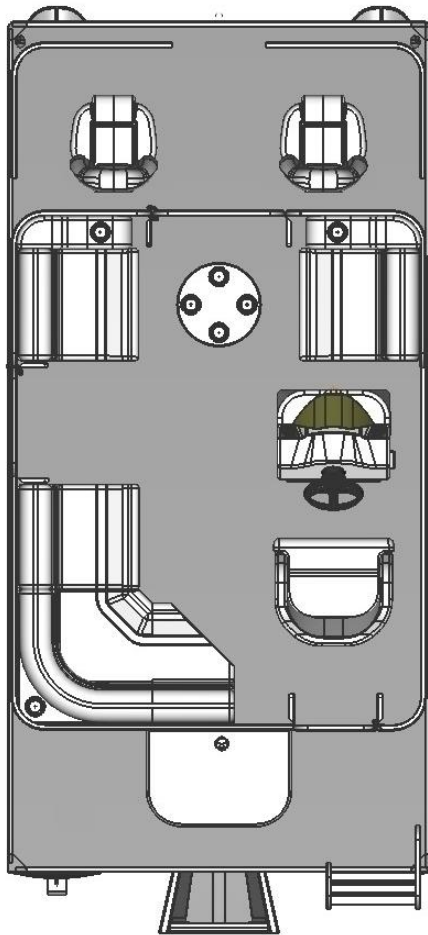

7516 SC

HELM

- Fiberglass Helm with Molded Kick Panel
- Deluxe 5-Switch Panel with Harness
- Stainless Steel Steering Wheel
- Windshield with Quick Release Hardware

INTERIOR

- (2) Front Folding Fishing Seats with Removable Pedestals
- 31" Front Bench Seats with Arms
- LIVEWELL in Front Port Bench Seat Base
- 22" Rear Port Bench
- Radius Corner Bench
- Bucket Style Captains' Seat on Adjustable Sliding Pedestal
- Soft Touch X-Panded Back Vinyls
- Plastic Seat Bases with Custom Floor Matting
- Round Table with Flush Mount Pedestal
- Ultra-Flow Seat Ventilation

EXTERIOR

- Rigid Dent Resistant Panels
- 23" Diameter Pontoons with Full Length Keel
- 7.5' x 7' Bimini Top with Storage Boot
- Robust Aluminum Rear Entry Ladder
- LED Navigation Lights
- Mooring Cleats
- Durable Vinyl Floor
- Composite Rail Spacers
- Anodized Rails and Rub Rail
- Deluxe 3-D Style Graphics
- Quick Release Aluminum Bimini Hardware
- Bimini Fabric with 5 Year Warranty
- Deutsch Waterproof Wiring Connectors
- Heavy Duty Gate Latches and Pinch Protectors
- Lifetime Warranty Treated Plywood Decking

POPULAR OPTIONS

- Playpen Cover or Seat Covers
- Humminbird 197c Color Fish Finder
- Prospec Mini Stereo
- Infinity Stereo System
- Docking Lights
- LED Courtesy Light in Helm
- ½ Gate with Plug
- Vinyl Weave Flooring

2017 Specifications

Pontoon Length.....	15' 11"
Deck Size.....	7'6" x 15'2"
Overall Length.....	16' 10"
Length Inside Rails.....	9'0"
Overall Width.....	91"
Pontoon Diameter.....	23"
Pontoon Wall Thickness.....	.080"
Maximum Horsepower.....	50 HP
Maximum Weight Capacity.....	1,565 lbs.
Maximum Person Capacity.....	7/1,020 lbs.
Approximate Dry Weight.....	1,250 lbs.
Tube Center to Tube Center.....	67"
Inside of Tube to Inside of Tube.....	44"

Apex Marine

300 Woodside Drive Saint Louis MI 48880

www.qwestpontoons.com