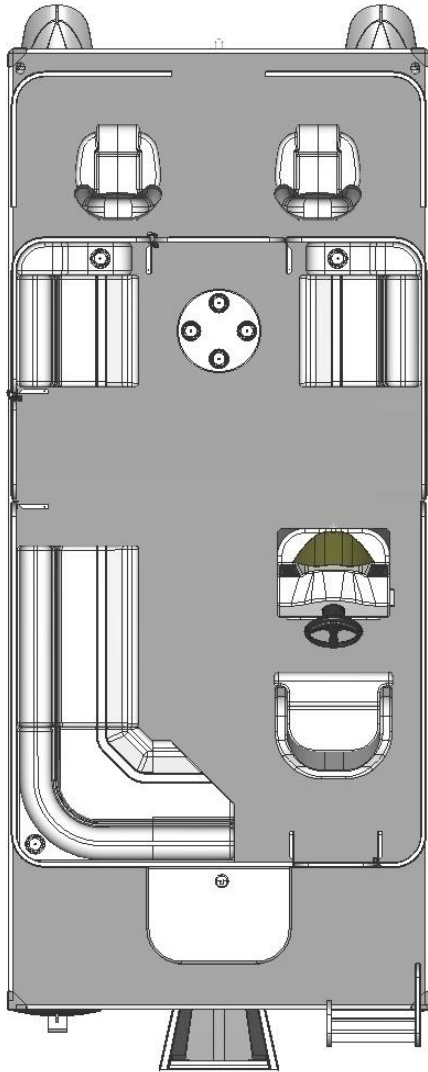

2017 Specifications

Pontoon Length.....	18'5"
Deck Size.....	7'6" x 17'2"
Overall Length.....	19'4"
Length Inside Rails.....	11'1"
Overall Width.....	91"
Pontoon Diameter.....	23"
Pontoon Wall Thickness.....	.080"
Maximum Horsepower.....	75 HP
Maximum Weight Capacity.....	1,825 lbs.
Maximum Person Capacity.....	8/1,116 lbs.
Approximate Dry Weight.....	1,450 lbs.
Tube Center to Tube Center.....	67"
Inside of Tube to Inside of Tube.....	44"

7518 SC

HELM

- Fiberglass Helm with Molded Kick Panel
- Deluxe 5-Switch Panel with Harness
- Stainless Steel Steering Wheel
- Windshield with Quick Release Hardware

INTERIOR

- (2) Front Folding Fishing Seats with Removable Pedestals
- 31" Front Bench Seats with Arms
- LIVEWELL in Front Port Bench Seat Base
- 39" Rear Port Bench
- Radius Corner Bench
- Bucket Style Captains' Seat on Adjustable Sliding Pedestal
- Soft Touch X-Panded Back Vinyls
- Plastic Seat Bases with Custom Floor Matting
- Round Table with Flush Mount Pedestal
- Ultra-Flow Seat Ventilation

EXTERIOR

- Rigid Dent Resistant Panels
- 23" Diameter pontoons with Full Length Keel
- 7.5' x 7' Bimini Top with Storage Boot
- Robust Aluminum Rear Entry Ladder
- LED Navigation Lights
- Mooring Cleats
- Durable Vinyl Floor
- Composite Rail Spacers
- Anodized Rails and Rub Rail
- Deluxe 3-D Style Graphics
- Quick Release Aluminum Bimini Hardware
- Bimini Fabric with 5 Year Warranty
- Deutsch Waterproof Wiring Connectors
- Heavy Duty Gate Latches and Pinch Protectors
- Lifetime Warranty Treated Plywood Decking

POPULAR OPTIONS

- Playpen Cover or Seat Covers
- Humminbird 197c Color Fish Finder
- Prospec Mini Stereo
- Infinity Stereo System
- Docking Lights
- LED Courtesy Light in Helm
- ½ Gate with Plug
- Vinyl Weave Flooring
- Extended Starboard Bench with Layback

Apex Marine

300 Woodside Drive Saint Louis MI 48880
www.qwestpontoons.com