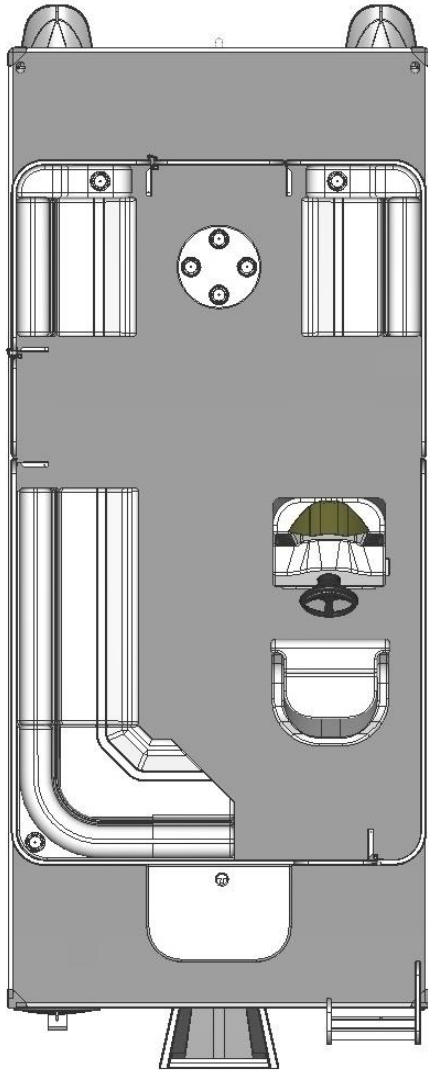

2017 Specifications

Pontoon Length.....	13'11"
Deck Size.....	7'6" x 13'2"
Overall Length.....	14'10"
Length Inside Rails.....	9'0"
Overall Width.....	91"
Pontoon Diameter.....	23"
Pontoon Wall Thickness.....	.080"
Maximum Horsepower.....	30 HP
Maximum Weight Capacity.....	1,335 lbs.
Maximum Person Capacity.....	6/900 lbs.
Approximate Dry Weight.....	1,050 lbs.
Tube Center to Tube Center.....	67"
Inside of Tube to Inside of Tube.....	44"

2017 Specifications

Pontoon Length.....	15' 11"
Deck Size.....	7'6" x 15'2"
Overall Length.....	16' 10"
Length Inside Rails.....	9'0"
Overall Width.....	91"
Pontoon Diameter.....	23"
Pontoon Wall Thickness.....	.080"
Maximum Horsepower.....	50 HP
Maximum Weight Capacity.....	1,565 lbs.
Maximum Person Capacity.....	7/1,020 lbs.
Approximate Dry Weight.....	1,250 lbs.
Tube Center to Tube Center.....	67"
Inside of Tube to Inside of Tube.....	44"

POPULAR OPTIONS

- Additional Fishing Seats with Pedestals
- Fiberglass LIVEWELL
- Humminbird 197c Color Fish Finder
- Starboard Side Gate
- ½ Gate with Plug

2017 Specifications

Pontoon Length.....	18'5"
Deck Size.....	7'6" x 17'2"
Overall Length.....	19'4"
Length Inside Rails.....	12'7"
Overall Width.....	91"
Pontoon Diameter.....	23"
Pontoon Wall Thickness.....	.080"
Maximum Horsepower.....	75 HP
Maximum Weight Capacity.....	1,825 lbs.
Maximum Person Capacity.....	8/1,116 lbs.
Approximate Dry Weight.....	1,450 lbs.
Tube Center to Tube Center.....	67"
Inside of Tube to Inside of Tube.....	44"