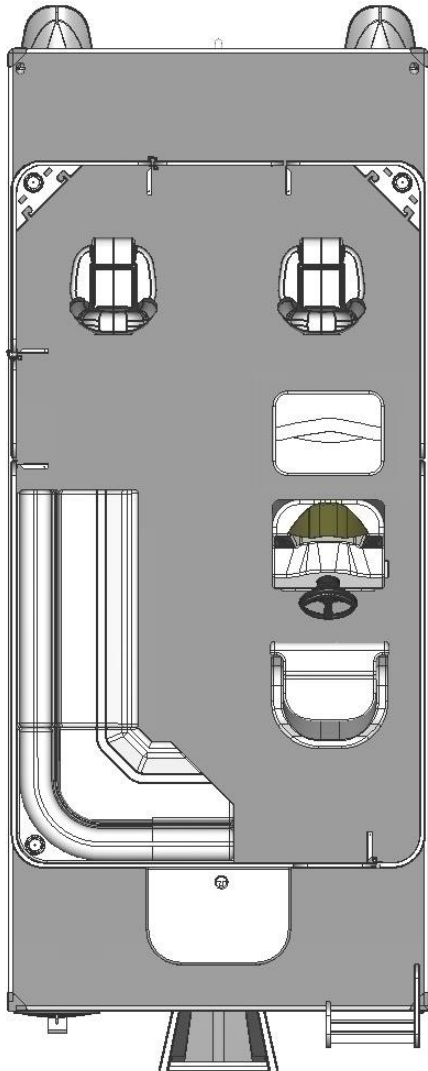

2017 Specifications

Pontoon Length.....	18'5"
Deck Size.....	7'6" x 17'2"
Overall Length.....	19'4"
Length Inside Rails.....	12'7"
Overall Width.....	91"
Pontoon Diameter.....	23"
Pontoon Wall Thickness.....	.080"
Maximum Horsepower.....	75 HP
Maximum Weight Capacity.....	1,825 lbs.
Maximum Person Capacity.....	8/1,116 lbs.
Approximate Dry Weight.....	1,450 lbs.
Tube Center to Tube Center.....	67"
Inside of Tube to Inside of Tube.....	44"

7518 SP

HELM

- Fiberglass Helm with Molded Kick Panel
- Deluxe 5-Switch Panel with Harness
- Stainless Steel Steering Wheel
- Windshield with Quick Release Hardware

INTERIOR

- (2) Front Folding Fishing Seats with Removable Pedestals
- Front Rod/Cup Holder Assemblies
- Fiberglass LIVEWELL with Cushioned Top
- 51" Rear Port Bench
- Radius Corner Bench
- Bucket Style Captains' Seat on Adjustable Sliding Pedestal
- Soft Touch X-Padded Back Vinyls
- Plastic Seat Bases with Custom Floor Matting
- Ultra-Flow Seat Ventilation

EXTERIOR

- Rigid Dent Resistant Panels
- 23" Diameter Pontoons with Full Length Keel
- 7.5' x 7' Bimini Top with Storage Boot
- Robust Aluminum Rear Entry Ladder
- LED Navigation Lights
- Mooring Cleats
- Durable Vinyl Floor
- Composite Rail Spacers
- Anodized Rails and Rub Rail
- Deluxe 3-D Style Graphics
- Quick Release Aluminum Bimini Hardware
- Bimini Fabric with 5 Year Warranty
- Deutsch Waterproof Wiring Connectors
- Heavy Duty Gate Latches and Pinch Protectors
- Lifetime Warranty Treated Plywood Decking

POPULAR OPTIONS

- Playpen Cover or Seat Covers
- Humminbird 197c Color Fish Finder
- Prospec Mini Stereo
- Docking Lights
- LED Courtesy Light in Helm
- ½ Gate with Plug
- Vinyl Weave Flooring