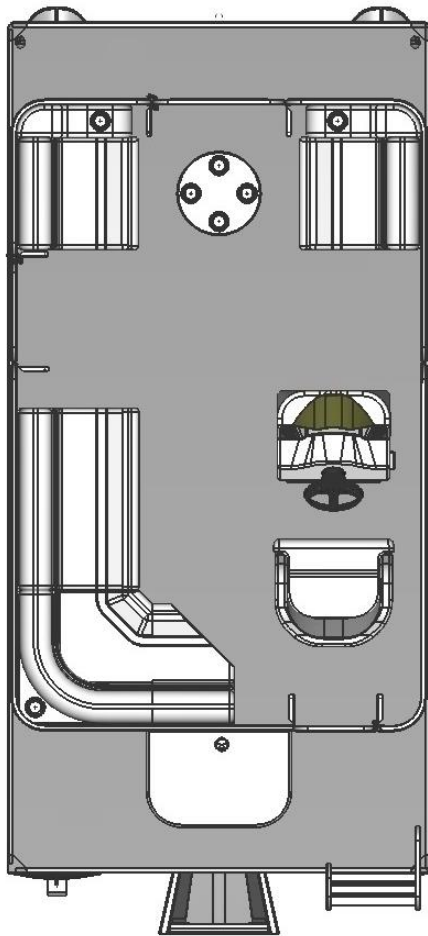

2017 Specifications

Pontoon Length.....	15'11"
Deck Size.....	7'6" x 15'2"
Overall Length.....	16'10"
Length Inside Rails.....	11'1"
Overall Width.....	91"
Pontoon Diameter.....	23"
Pontoon Wall Thickness.....	.080"
Maximum Horsepower.....	50 HP
Maximum Weight Capacity.....	1,565 lbs.
Maximum Person Capacity.....	7/1,020 lbs.
Approximate Dry Weight.....	1,250 lbs.
Tube Center to Tube Center.....	67"
Inside of Tube to Inside of Tube.....	44"

7516 CR

HELM

- Fiberglass Helm with Molded Kick Panel
- Deluxe 5-Switch Panel with Harness
- Stainless Steel Steering Wheel
- Windshield with Quick Release Hardware

INTERIOR

- 31" Front Bench Seats with Arms
- 39" Rear Port Bench
- Radius Corner Bench
- Bucket Style Captains' Seat on Adjustable Sliding Pedestal
- Soft Touch X-Panded Back Vinyls
- Plastic Seat Bases with Custom Floor Matting
- Round Table with Flush Mount Pedestal
- Ultra-Flow Seat Ventilation

EXTERIOR

- Rigid Dent Resistant Panels
- 23" Diameter Pontoons with Full Length Keel
- 7.5' x 7' Bimini Top with Storage Boot
- Robust Aluminum Rear Entry Ladder
- LED Navigation Lights
- Mooring Cleats
- Durable Vinyl Floor
- Composite Rail Spacers
- Anodized Rails and Rub Rail
- Deluxe 3-D Style Graphics
- Quick Release Aluminum Bimini Hardware
- Bimini Fabric with 5 Year Warranty
- Deutsch Waterproof Wiring Connectors
- Heavy Duty Gate Latches and Pinch Protectors
- Lifetime Warranty Treated Plywood Decking

POPULAR OPTIONS

- Playpen Cover or Seat Covers
- Prospec Mini Stereo
- Infinity Stereo System
- Docking Lights
- LED Courtesy Light in Helm
- Vinyl Weave Flooring
- Extended Starboard Bench with Layback

Apex Marine

300 Woodside Drive Saint Louis MI 48880
www.qwestpontoons.com