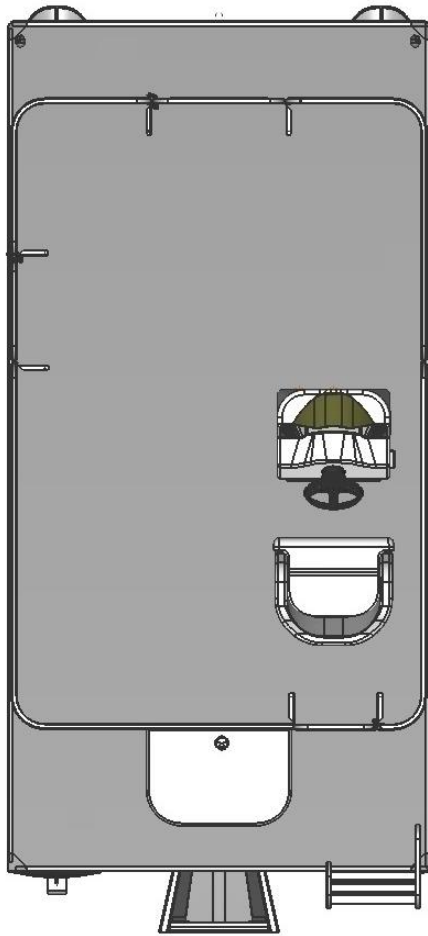

2017 Specifications

Pontoon Length.....	15'11"
Deck Size.....	7'6" x 15'2"
Overall Length.....	16'10"
Length Inside Rails.....	11'1"
Overall Width.....	91"
Pontoon Diameter.....	23"
Pontoon Wall Thickness.....	.080"
Maximum Horsepower.....	50 HP
Maximum Weight Capacity.....	1,565 lbs.
Maximum Person Capacity.....	7/1,020 lbs.
Approximate Dry Weight.....	1,250 lbs.
Tube Center to Tube Center.....	.67"
Inside of Tube to Inside of Tube.....	.44"

7516 Outfitter

HELM

- Fiberglass Helm with Molded Kick Panel
- Deluxe 5-Switch Panel with Harness
- Stainless Steel Steering Wheel
- Windshield with Quick Release Hardware

INTERIOR

- Bucket Style Captains' Seat on Adjustable Sliding Pedestal
- Soft Touch X-Panded Back Vinyls

EXTERIOR

- Rigid Dent Resistant Panels
- 23" Diameter Pontoons with Full Length Keel
- 7.5' x 7' Bimini Top with Storage Boot
- Robust Aluminum Rear Entry Ladder
- LED Navigation Lights
- Mooring Cleats
- Durable Vinyl Floor
- Composite Rail Spacers
- Anodized Rails and Rub Rail
- Deluxe 3-D Style Graphics
- Quick Release Aluminum Bimini Hardware
- Bimini Fabric with 5 Year Warranty
- Deutsch Waterproof Wiring Connectors
- Heavy Duty Gate Latches and Pinch Protectors
- Lifetime Warranty Treated Plywood Decking

POPULAR OPTIONS

- Additional Fishing Seats with Pedestals
- Fiberglass LIVEWELL
- Humminbird 197c Color Fish Finder
- Starboard Side Gate
- ½ Gate with Plug