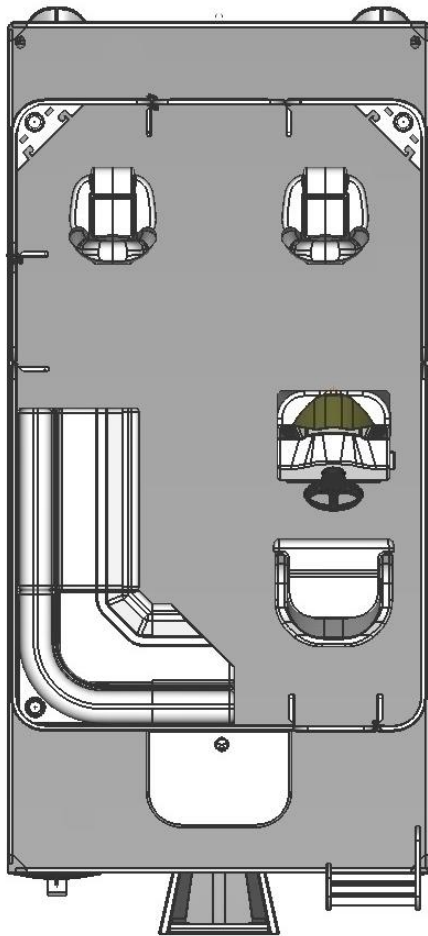

2017 Specifications

Pontoon Length.....	15'11"
Deck Size.....	7'6" x 15'2"
Overall Length.....	16'10"
Length Inside Rails.....	11'1"
Overall Width.....	91"
Pontoon Diameter.....	23"
Pontoon Wall Thickness.....	.080"
Maximum Horsepower.....	50 HP
Maximum Weight Capacity.....	1,565 lbs.
Maximum Person Capacity.....	7/1,020 lbs.
Approximate Dry Weight.....	1,250 lbs.
Tube Center to Tube Center.....	67"
Inside of Tube to Inside of Tube.....	44"

7516 SP

HELM

- Fiberglass Helm with Molded Kick Panel
- Deluxe 5-Switch Panel with Harness
- Stainless Steel Steering Wheel
- Windshield with Quick Release Hardware

INTERIOR

- (2) Front Folding Fishing Seats with Removable Pedestals
- Front Rod/Cup Holder Assemblies
- 39" Rear Port Bench with LIVEWELL in Base
- Radius Corner Bench
- Bucket Style Captains' Seat on Adjustable Sliding Pedestal
- Soft Touch X-Panded Back Vinyls
- Plastic Seat Bases with Custom Floor Matting
- Ultra-Flow Seat Ventilation

EXTERIOR

- Rigid Dent Resistant Panels
- 23" Diameter pontoons with Full Length Keel
- 7.5' x 7' Bimini Top with Storage Boot
- Robust Aluminum Rear Entry Ladder
- LED Navigation Lights
- Mooring Cleats
- Durable Vinyl Floor
- Composite Rail Spacers
- Anodized Rails and Rub Rail
- Deluxe 3-D Style Graphics
- Quick Release Aluminum Bimini Hardware
- Bimini Fabric with 5 Year Warranty
- Deutsch Waterproof Wiring Connectors
- Heavy Duty Gate Latches and Pinch Protectors
- Lifetime Warranty Treated Plywood Decking

POPULAR OPTIONS

- Playpen Cover or Seat Covers
- Humminbird 197c Color Fish Finder
- Prospec Mini Stereo
- Docking Lights
- LED Courtesy Light in Helm
- ½ Gate with Plug
- Vinyl Weave Flooring
- Starboard Side Gate